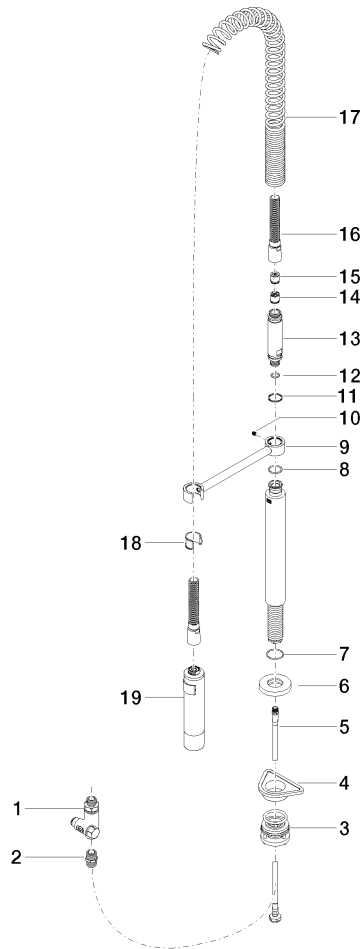

## Profi spray set - Chrome

27 799 970

- spray flow
- automatic diverter for spout/Profi spray set
- height of mixer 665 mm
- individual rosette diameter 55mm
- profi spray hole diameter 30mm
- sprayface with anti-scaling system
- lead-free

**Profi spray set - Chrome**

27 799 970

mm [inches]  
1:10

**Flow rate chart**

**Certificates**

LGA\_38647.

Belgaqua\_24-005-  
27\_3.

# Profi spray set - Chrome

27 799 970

Parts for other finishes can be found here: [Brushed](#) [Platinum](#)

## Spare parts list

No.	Item Number	Name	Quantity used	Delivery time
1	90 17 09 046 12 90	diverter	1	2
2	90 24 03 250 00 90	nipple	1	2
3	04 23 10 004 03 90	fixing set	1	2
4	09 18 40 090 90	sleeve	1	2
5	04 30 04 104 00 90	hose	1	2
6	90 27 86 000 00-00	rosette	1	-
Spare part can no longer be ordered, please order the replacement item				
7	09 14 10 120 90	seal	1	2
8	09 14 10 031 90	seal	1	2
9	04 17 20 014 00-00	holder	1	10
10	09 31 11 049 90	pin	1	2
11	09 14 15 012 90	ring	1	2
12	09 14 10 003 90	seal	1	2
13	09 30 01 067 10-00	adaptor	1	10
14	90 23 01 141 00 90	back-flow preventer	1	2
15	09 23 01 046 90	back-flow preventer	1	2
16	90 30 02 065 00-00	hose	1	10
17	09 16 02 034 90	spring	1	2
18	90 18 40 035 00 90	sleeve	1	2
19	04 12 11 094 10-00	shower	1	10