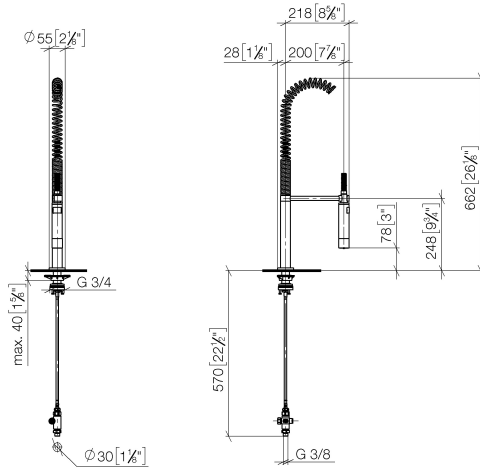

## Profi spray set - Chrome

27 799 970

- spray flow
- automatic diverter for spout/Profi spray set
- height of mixer 665 mm
- individual rosette diameter 55mm
- profi spray hole diameter 30mm
- sprayface with anti-scaling system
- lead-free

Can only be combined with 32815682, 33826861, 32815861, 33836888, 32816888, 20816892, 33836875, 32815875.

Intrinsic protection against back flow.

	Chrome	27 799 970-00
	Brushed Platinum	27 799 970-06
	Platinum	27 799 970-08
	Dark Chrome	27 799 970-19
	Brushed Chrome	27 799 970-93
	Brushed Dark Platinum	27 799 970-99

**Profi spray set - Chrome**

27 799 970

mm [inches]  
1:10

**Flow rate chart**

**Certificates**

LGA\_38647.

Belgaqua\_24-005-  
27\_3.

## Spare parts list

No.	Item Number	Name	Quantity used	Delivery time
1	90 17 09 046 12 90	diverter	1	2
2	90 24 03 250 00 90	nipple	1	2
3	04 23 10 004 03 90	fixing set	1	2
4	09 18 40 090 90	sleeve	1	2
5	04 30 04 104 00 90	hose	1	2
6	90 27 86 000 00-00	rosette	1	-
Spare part can no longer be ordered, please order the replacement item				
7	09 14 10 120 90	seal	1	2
8	09 14 10 031 90	seal	1	2
9	04 17 20 014 00-00	holder	1	10
10	09 31 11 049 90	pin	1	2
11	09 14 15 012 90	ring	1	2
12	09 14 10 003 90	seal	1	2
13	09 30 01 067 10-00	adaptor	1	10
14	90 23 01 141 00 90	back-flow preventer	1	2
15	09 23 01 046 90	back-flow preventer	1	2
16	90 30 02 065 00-00	hose	1	10
17	09 16 02 034 90	spring	1	2
18	90 18 40 035 00 90	sleeve	1	2
19	04 12 11 094 10-00	shower	1	10